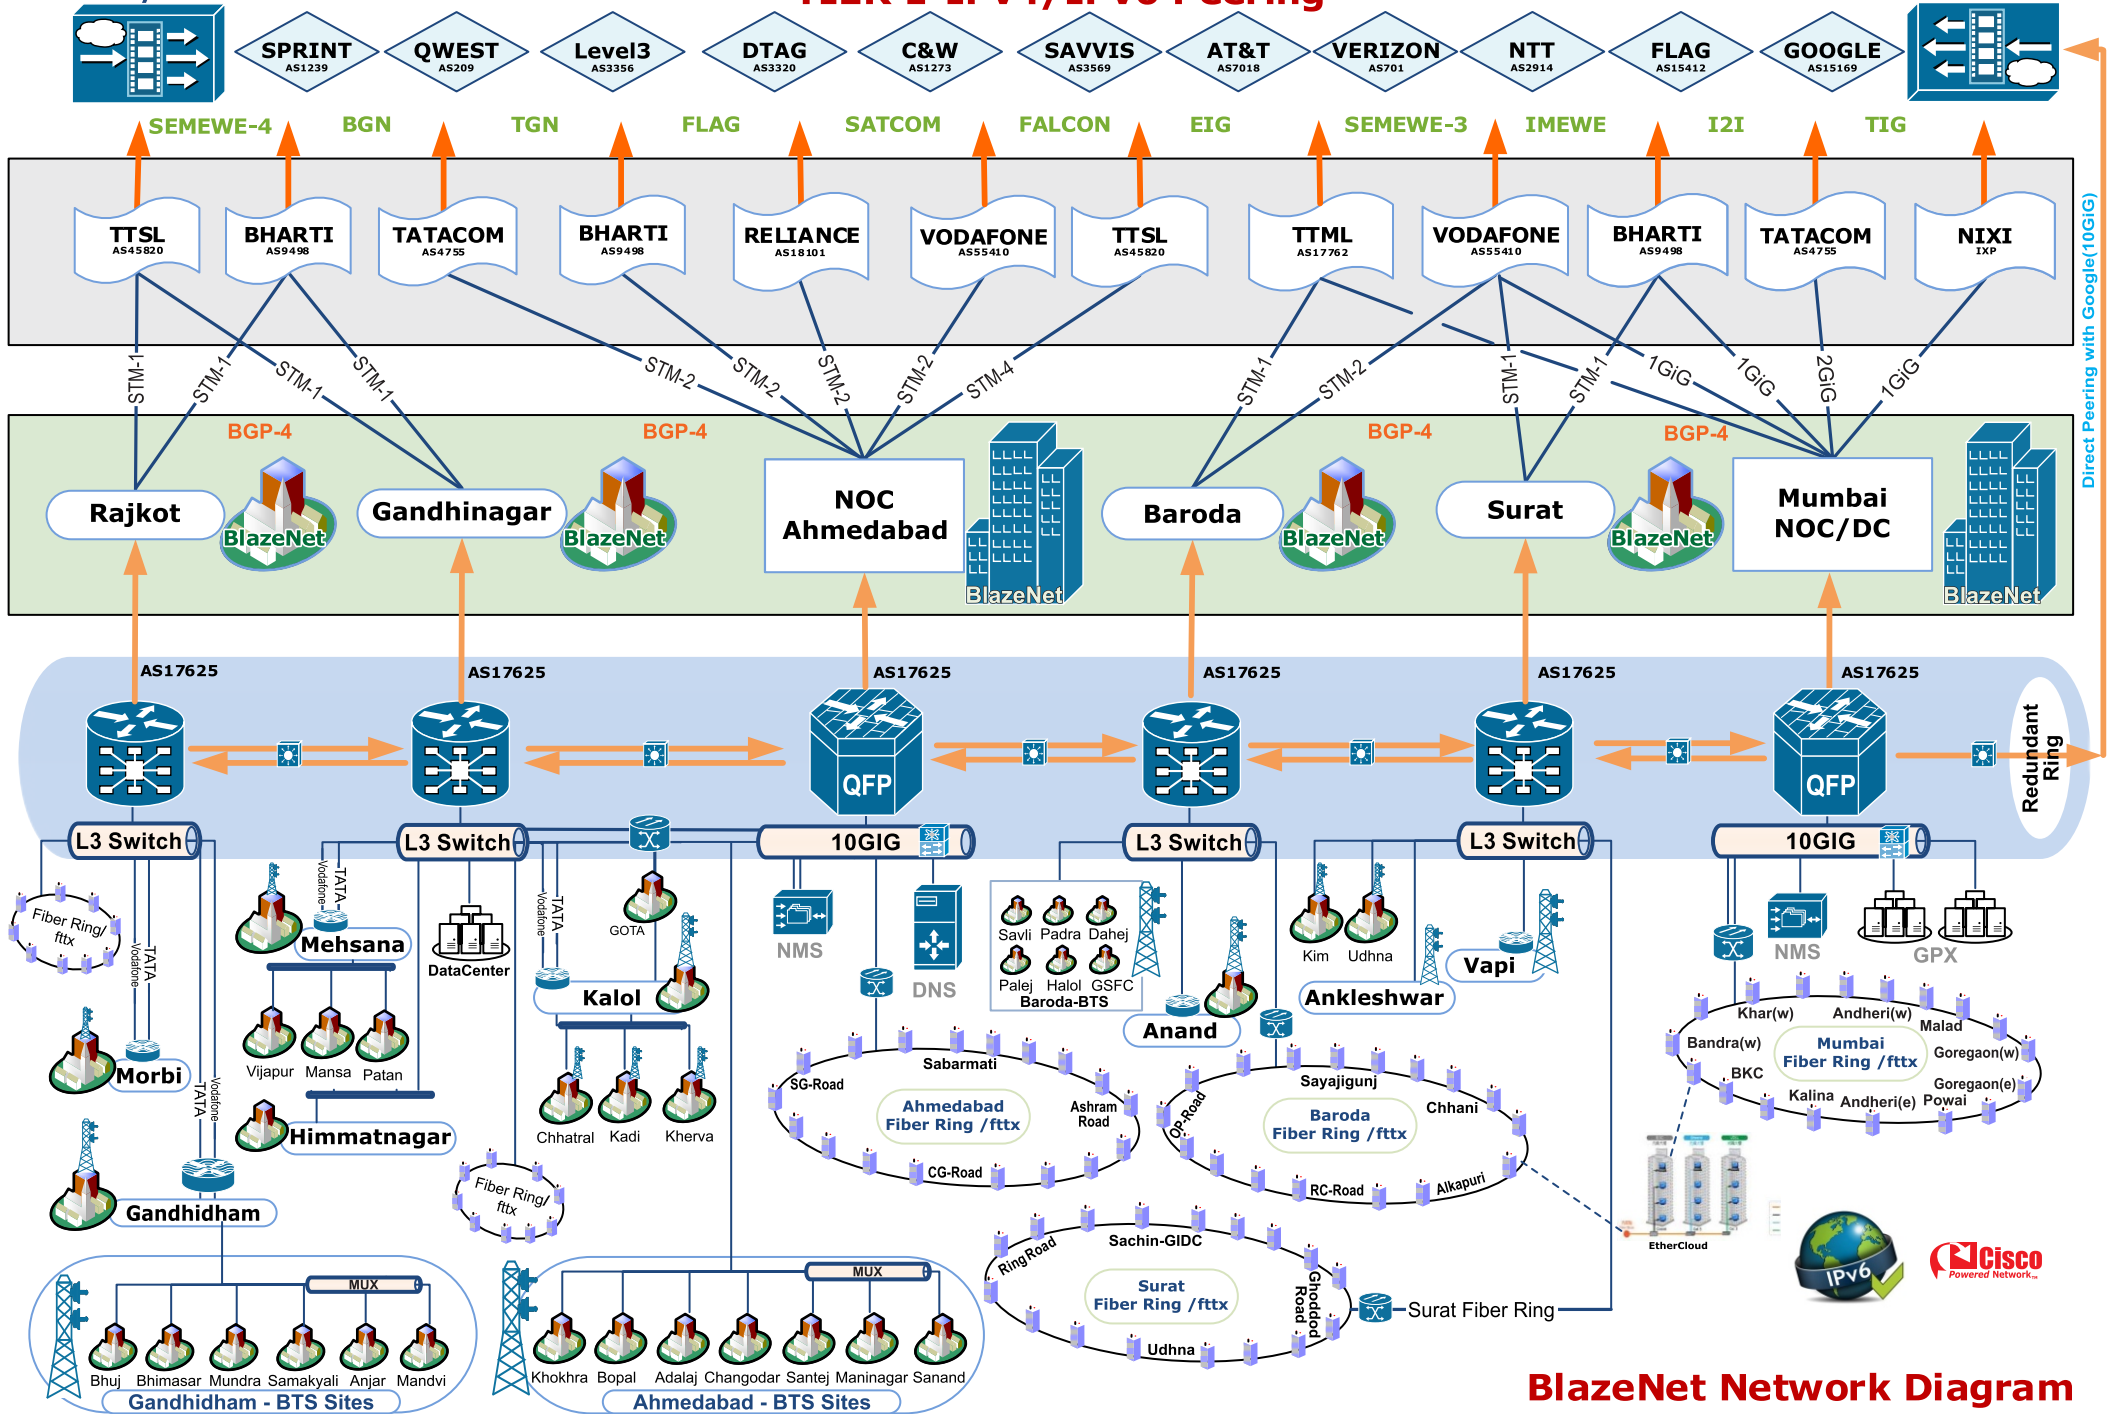

Latency - UK = 120ms to 200ms

TIER 1-IPv4/IPv6 Peering

Latency - USA = 220ms to 330ms

Direct Peering with Google(10Gig)

BlazeNet Network Diagram